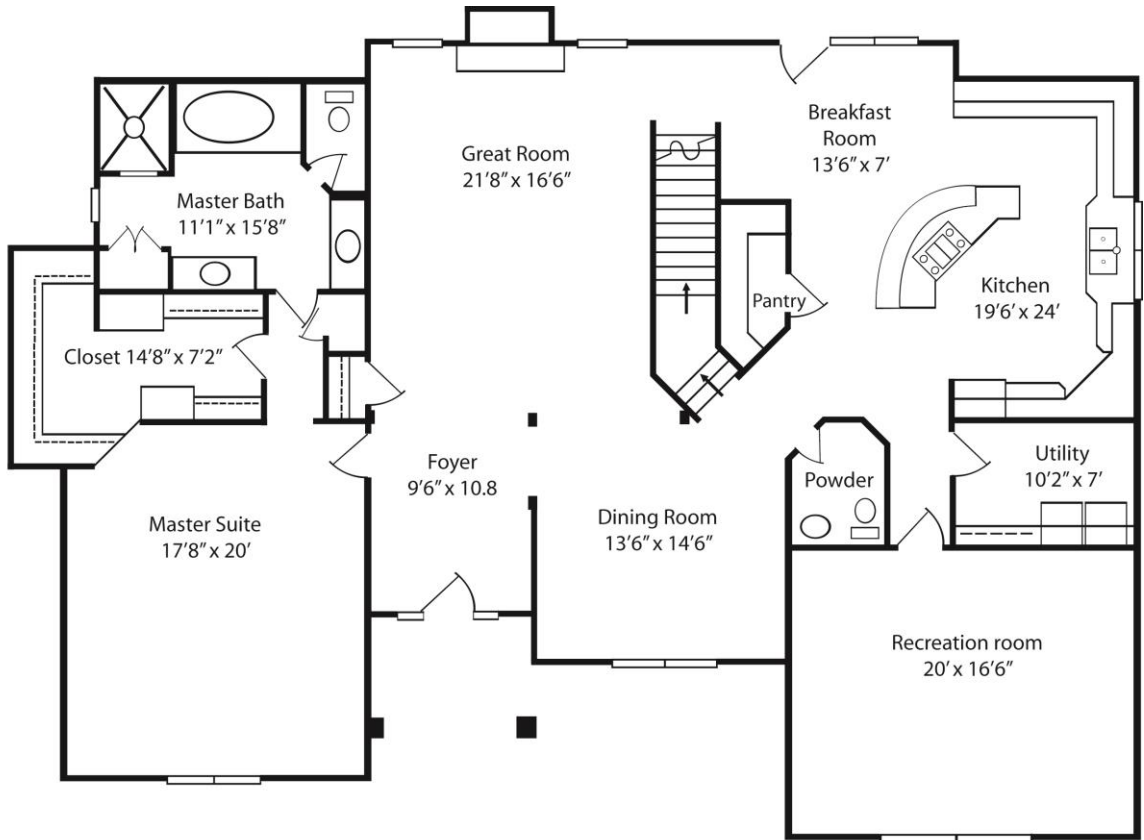

Superior
Custom Homes
& Remodeling

The Danielle

615-224-9771

Instantly appealing describes this classic custom home. Inside features a huge gourmet kitchen, oversized home theatre room, covered porch, and great architectural style. This home can be built with a basement or crawl space.

Home Information

Stories: 3

Square Feet: 5251

Parking: 4 car

Exterior: Brick

Fireplaces: 1

Bedrooms: 5

Bathrooms: 3 full, 1 half

Other:

- Extra Closets
- Walk-In Closets
- Entry Foyer
- Bonus Room
- Finished Basement

www.MySuperiorHome.com

Main Floor Plan
DM 135 The Danielle

Second Floor Plan
DM 135 The Danielle