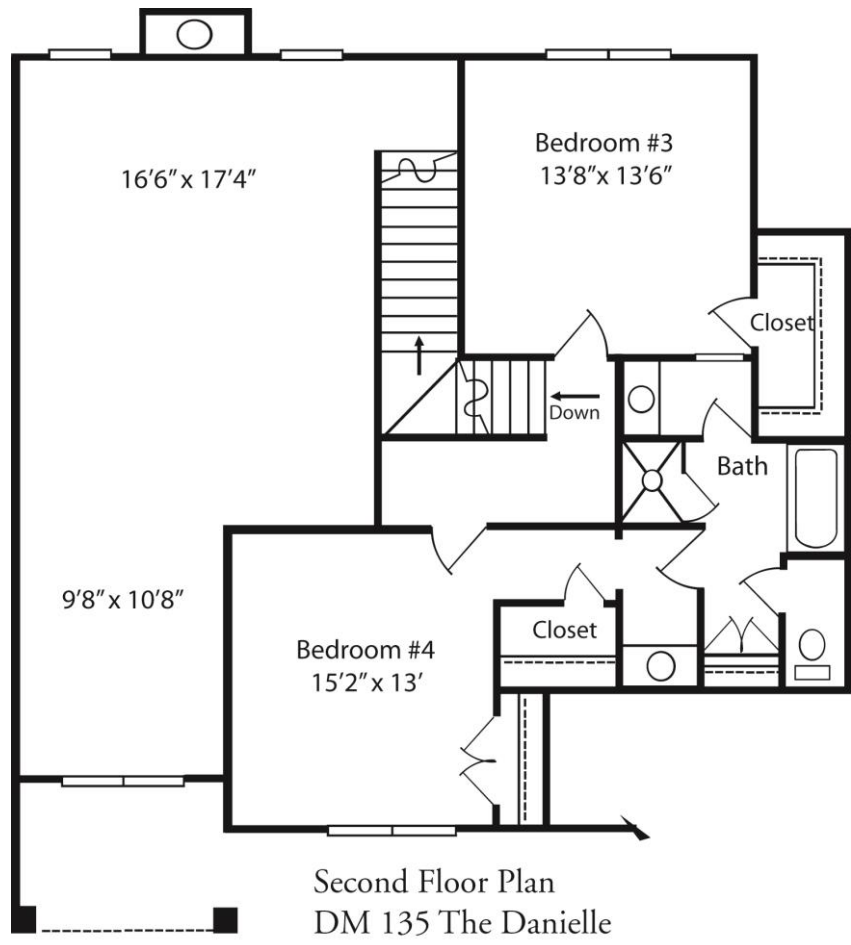

Superior
Custom Homes
& Remodeling

The Danielle

615-224-9771

Instantly appealing describes this classic custom home. Inside features a huge gourmet kitchen, oversized home theatre room, covered porch, and great architectural style. This home can be built with a basement or crawl space.

Home Information

Stories: 3

Square Feet: 5251

Parking: 4 car

Exterior: Brick

Fireplaces: 1

Bedrooms: 5

Bathrooms: 3 full, 1 half

Other:

- Extra Closets
- Walk-In Closets
- Entry Foyer
- Bonus Room
- Finished Basement

www.MySuperiorHome.com

Main Floor Plan
DM 135 The Danielle

Second Floor Plan
DM 135 The Danielle