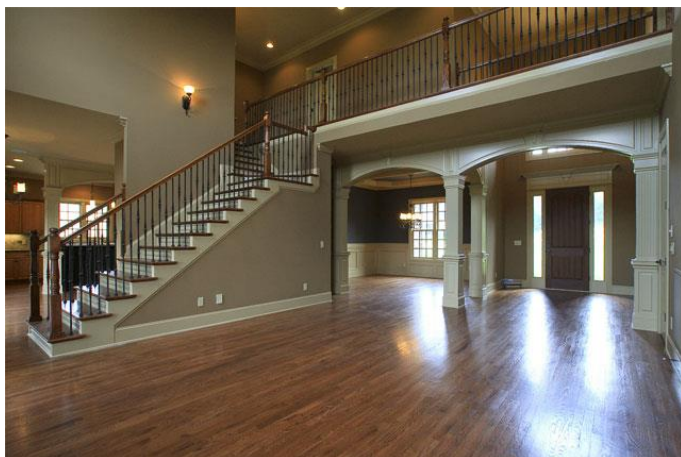

www.MySuperiorHome.com