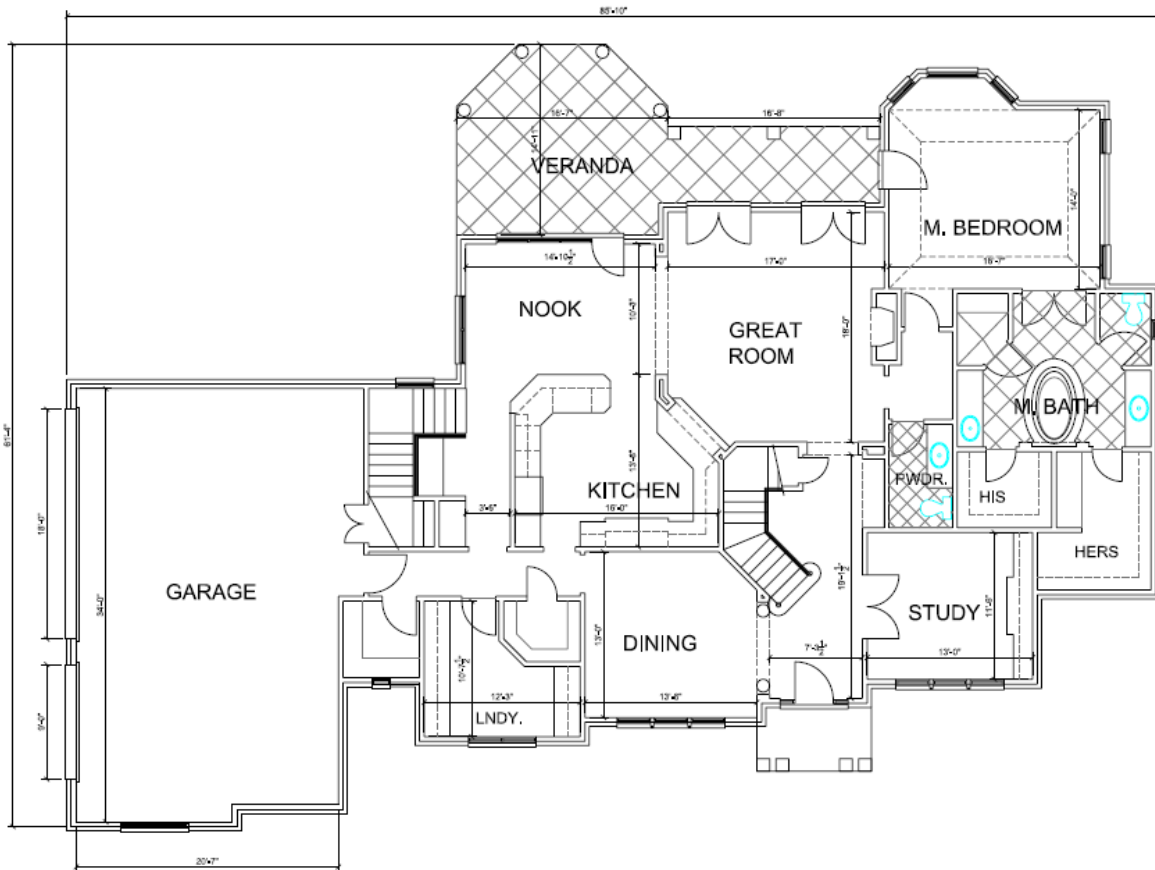

Home Information

Stories: 2

Square Feet: 4000

Parking: 3 car

Exterior: Brick

Fireplaces: 1

Bedrooms: 4

Bathrooms: 3 full, 1 half

Other:

Extra Closets

Walk-In Closets

Entry Foyer

Bonus Room

www.MySuperiorHome.com

MAIN FLOOR PLAN

2440 S.F.

SECOND FLOOR PLAN

1556 S.F.