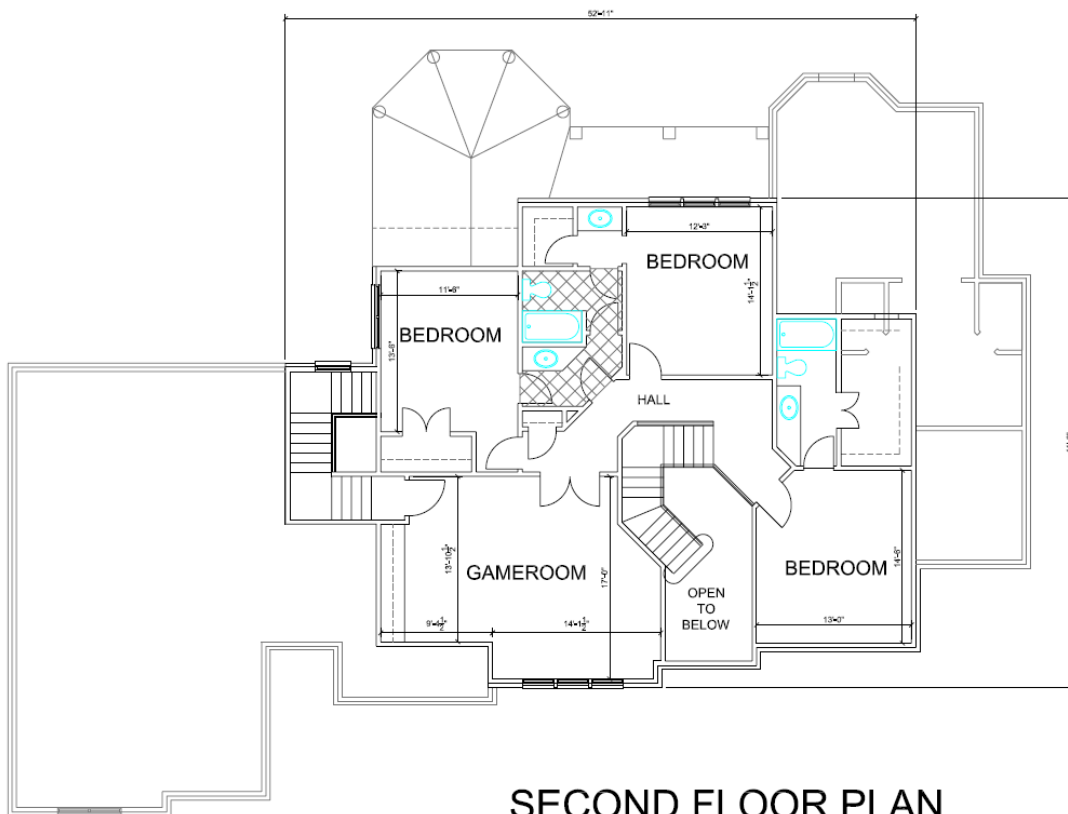

Superior
Custom Homes
& Remodeling

615-224-9771

The Warsaw

Instantly appealing describes this classic custom home.

Inside features a huge gourmet kitchen, oversized home theatre room, covered porch, and great architectural style. This home can be built with a basement or crawl space.

Home Information

Stories: 2

Square Feet: 4000

Parking: 3 car

Exterior: Brick

Fireplaces: 1

Bedrooms: 4

Bathrooms: 3 full, 1 half

Other:

Extra Closets

Walk-In Closets

Entry Foyer

Bonus Room

www.MySuperiorHome.com

MAIN FLOOR PLAN

2440 S.F.

SECOND FLOOR PLAN

1556 S.F.