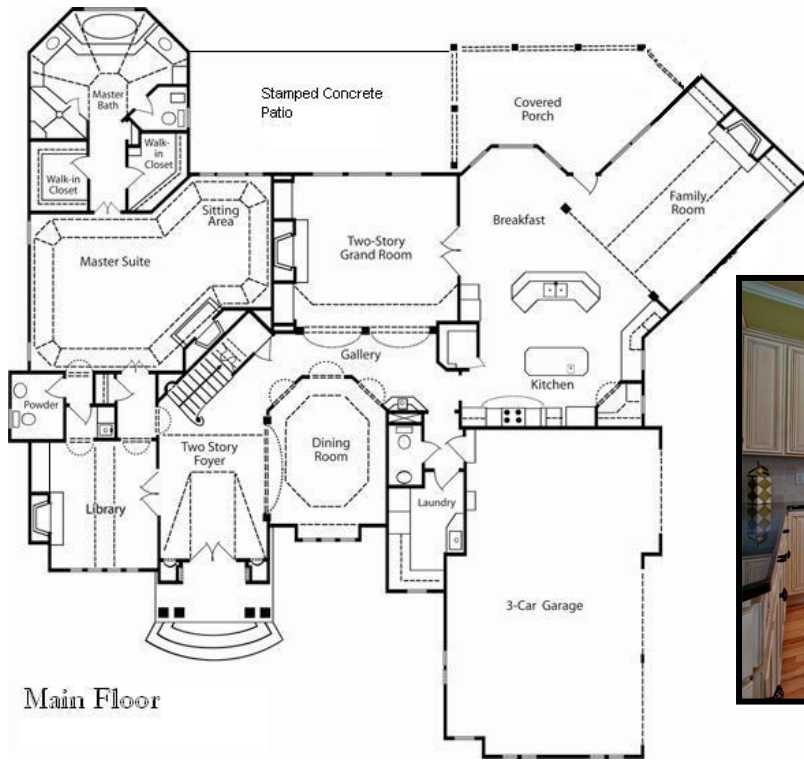

Home Information

Stories: 2 or 3

Square Feet: 4300 to 6718 (with basement)

Parking: 3 Car

Exterior: Brick, Stone, Stucco

Fireplaces: 3/Stone

Bedrooms: 4 to 7

Bathrooms: 5 full, 2 half

Other: Central Vacuum
Extra Closets
Walk-In Closets
Entry Foyer
Built-In China Cabinet
2nd Master Bedroom Upstairs
Butler's Pantry, China Cabinet, Built-in desk

www.MySuperiorHome.com

Main Floor

Second Floor

Basement