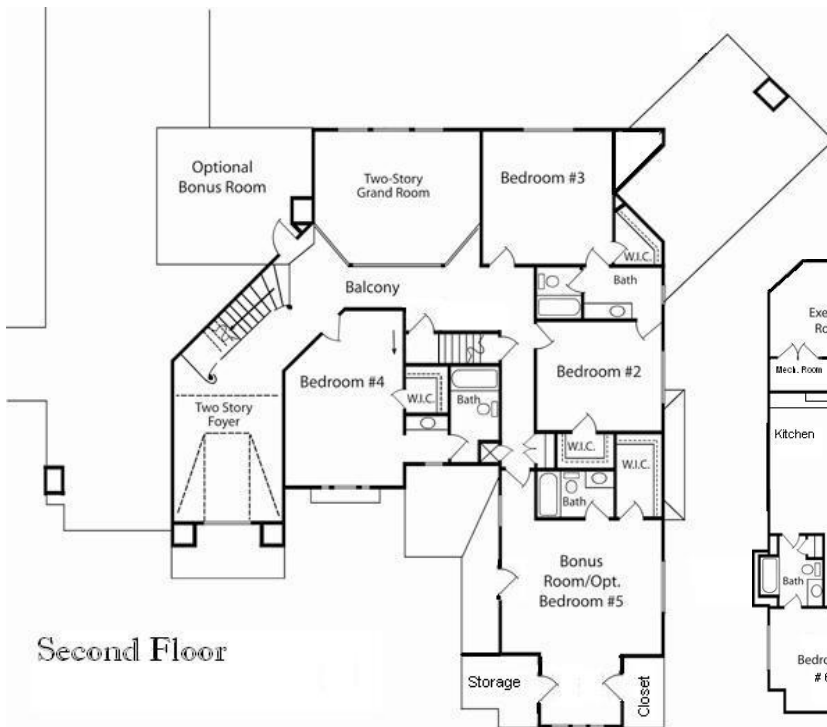

Home Information

Stories: 2 or 3

Square Feet: 4300 to 6718 (with basement)

Parking: 3 Car

Exterior: Brick, Stone, Stucco

Fireplaces: 3/Stone

Bedrooms: 4 to 7

Bathrooms: 5 full, 2 half

Other: Central Vacuum
Extra Closets
Walk-In Closets
Entry Foyer
Built-In China Cabinet
2nd Master Bedroom Upstairs
Butler's Pantry, China Cabinet, Built-in desk

www.MySuperiorHome.com

Main Floor

Second Floor

Basement