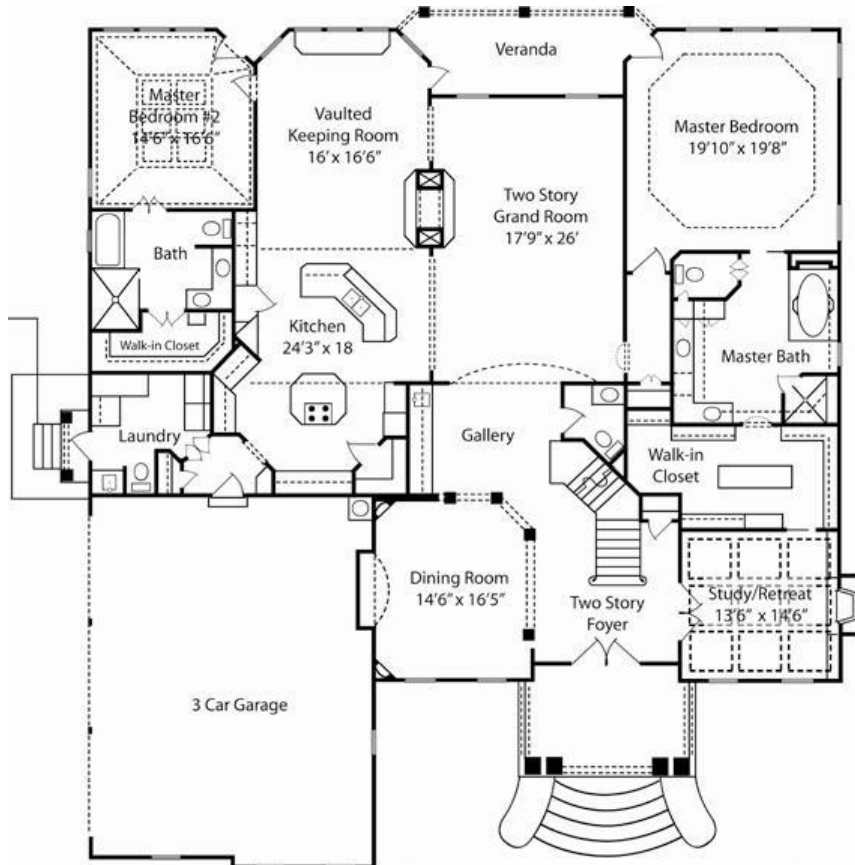

615-224-9771

Home Information

Stories: 2
Square Feet: 3200-4000
Parking: 3 Car
Exterior: Brick
Fireplaces: 1
Bedrooms: 4
Bathrooms: 4 full, 1 half

Main Floor

2nd Floor