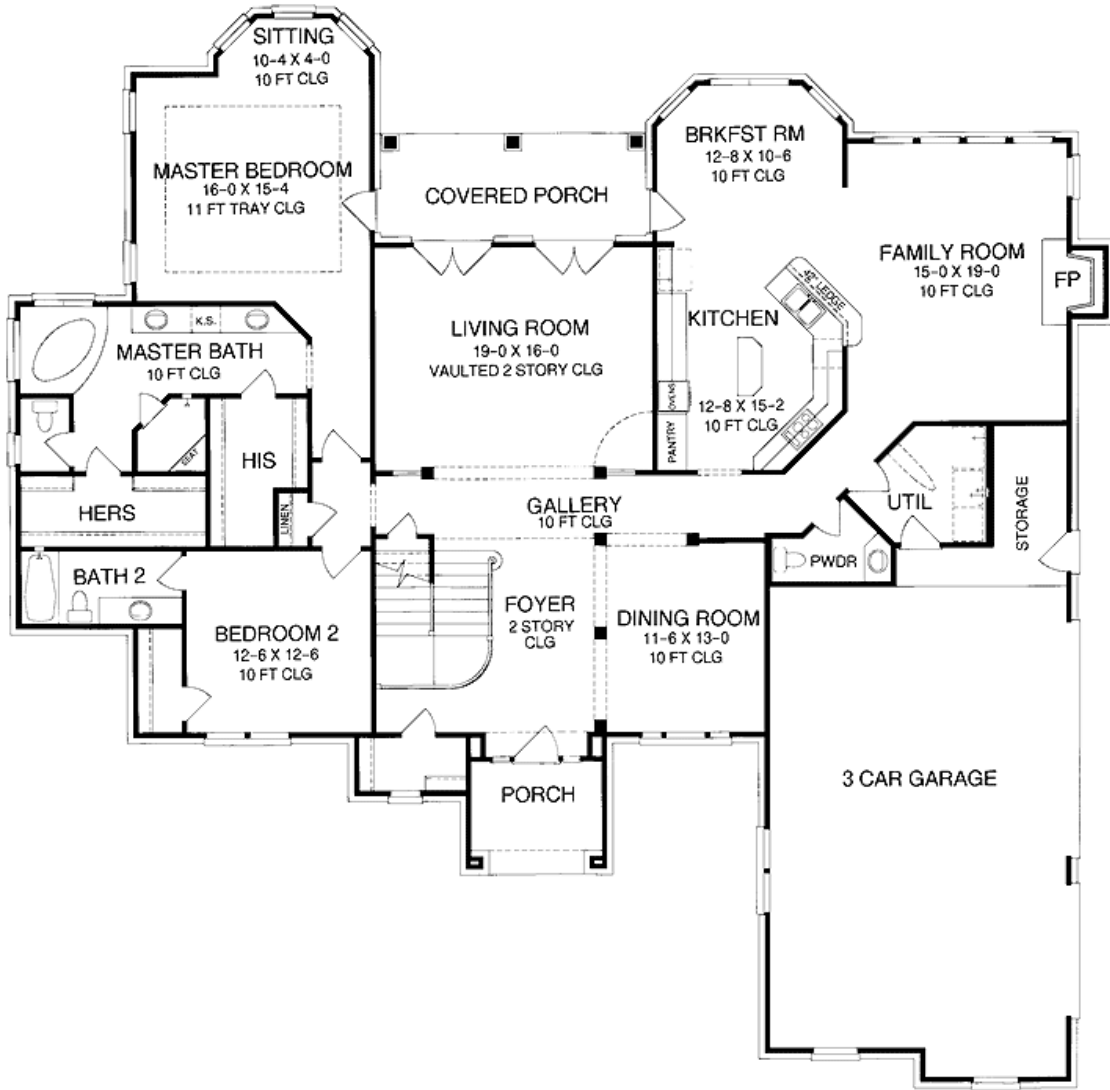

the
PRESERVE
at Concord

9175 Carothers Parkway • Franklin, Tennessee 37067 • 615.478.9077 DIRECT • 615.250.0321 FAX • www.ThePreserveAtConcord.com