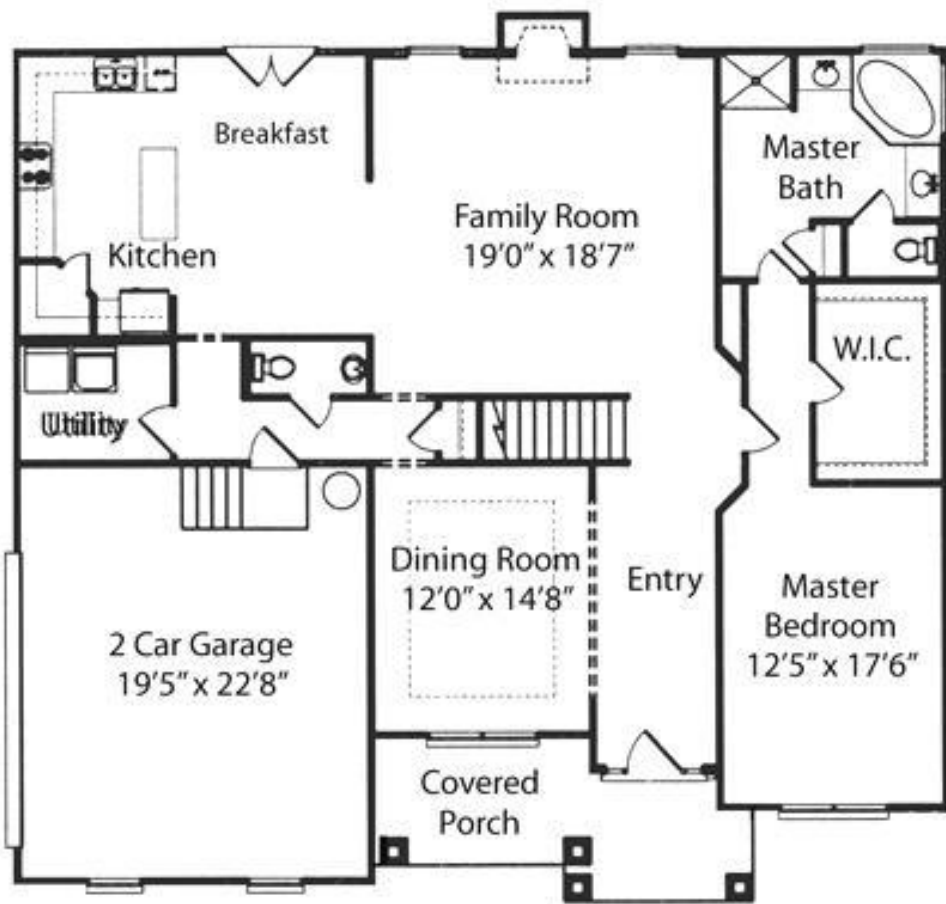

Superior
Custom Homes
& Remodeling

615-224-9771

The Belle

Instantly appealing describes this classic custom home. Inside features a huge gourmet kitchen, oversized home theatre room, covered porch, and great architectural style. This home can be built with a basement or crawl space.

Home Information

Stories: 2

Square Feet: 2971

Parking: 2 Car

Exterior: Brick

Fireplaces: 1

Bedrooms: 5

Bathrooms: 2 full, 1 half

Other:

Extra Closets

Walk-In Closets

Entry Foyer

Bonus Room

www.MySuperiorHome.com

Main Floor

2nd Floor