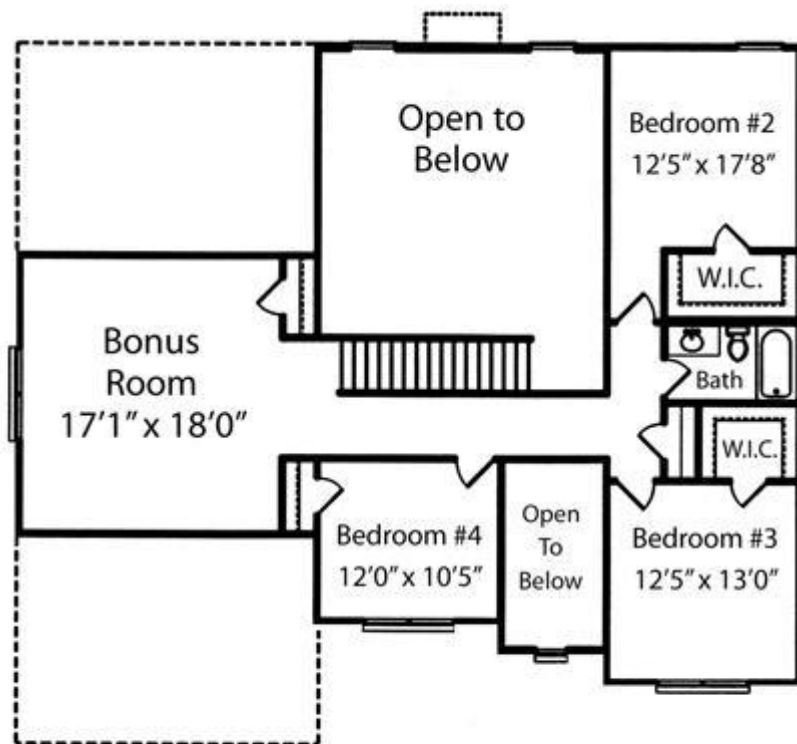

Home Information

Stories: 2

Square Feet: 2971

Parking: 2 Car

Exterior: Brick

Fireplaces: 1

Bedrooms: 5

Bathrooms: 2 full, 1 half

Other:

Extra Closets

Walk-In Closets

Entry Foyer

Bonus Room

www.MySuperiorHome.com

Main Floor

2nd Floor